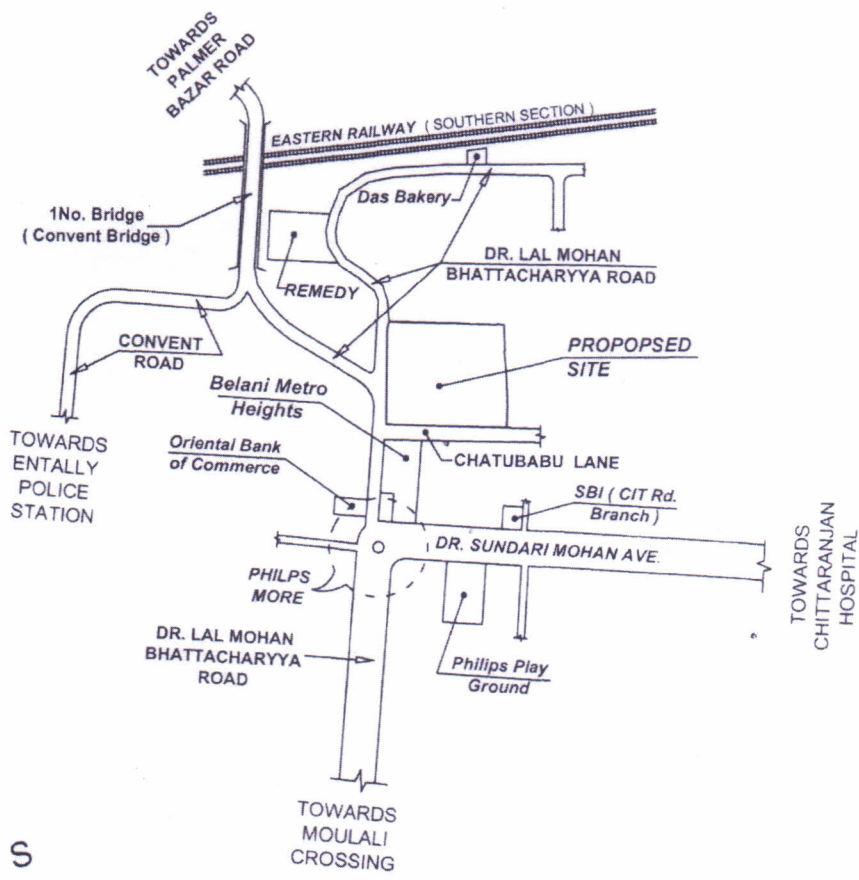

Page 5

LOCATION PLAN
(Scale = 1:4000)

KZAR DEVELOPERS LLP
Designated Partner

PRE. NO. - 118A, DR. LALMOHAN
BHATTACHARJEE ROAD.
(S H E D)

Page 5

LOCATION PLAN
(Scale = 1:4000)

KZAR DEVELOPERS LLP

[Signature]
Designated Partner

Latitude:- 22.558745

Longitude:- 88.374151

KZAR DEVELOPERS LLP
Designated Partner