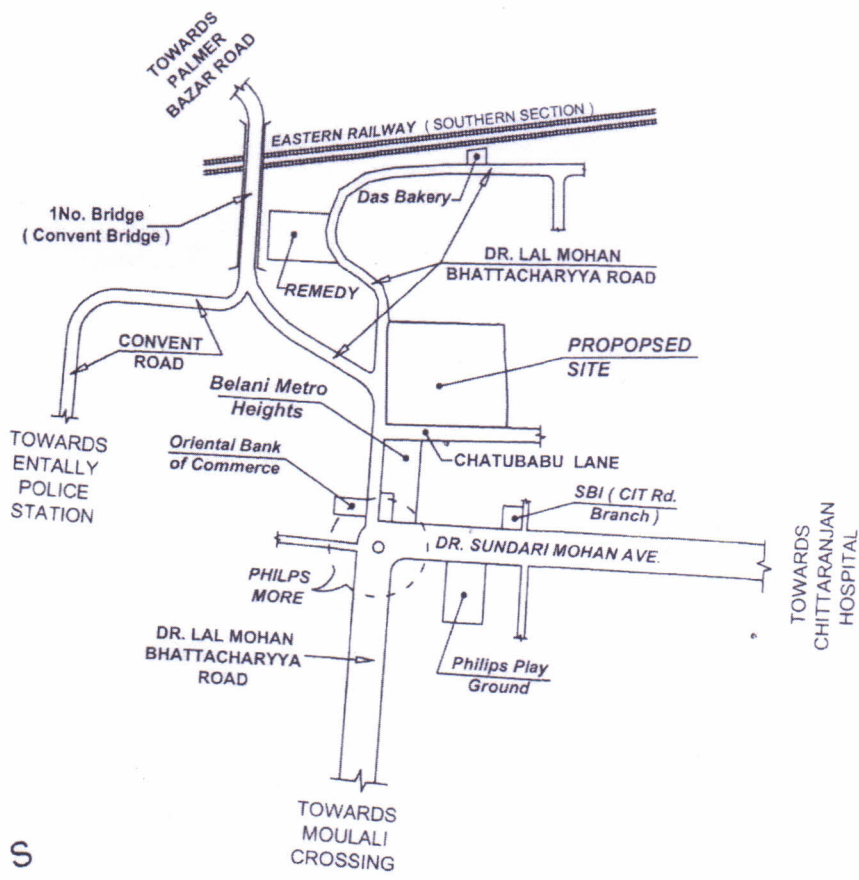

Page 5

LOCATION PLAN
(Scale = 1:4000)

KZAR DEVELOPERS LLP
Designated Partner

PRE. NO. - 118A, DR. LALMOHAN
BHATTACHARJEE ROAD.
(S H E D)

Page 5

LOCATION PLAN
(Scale = 1:4000)

KZAR DEVELOPERS LLP

[Signature]
Designated Partner

Latitude:- 22.558745

Longitude:- 88.374151

KZAR DEVELOPERS LLP
Designated Partner